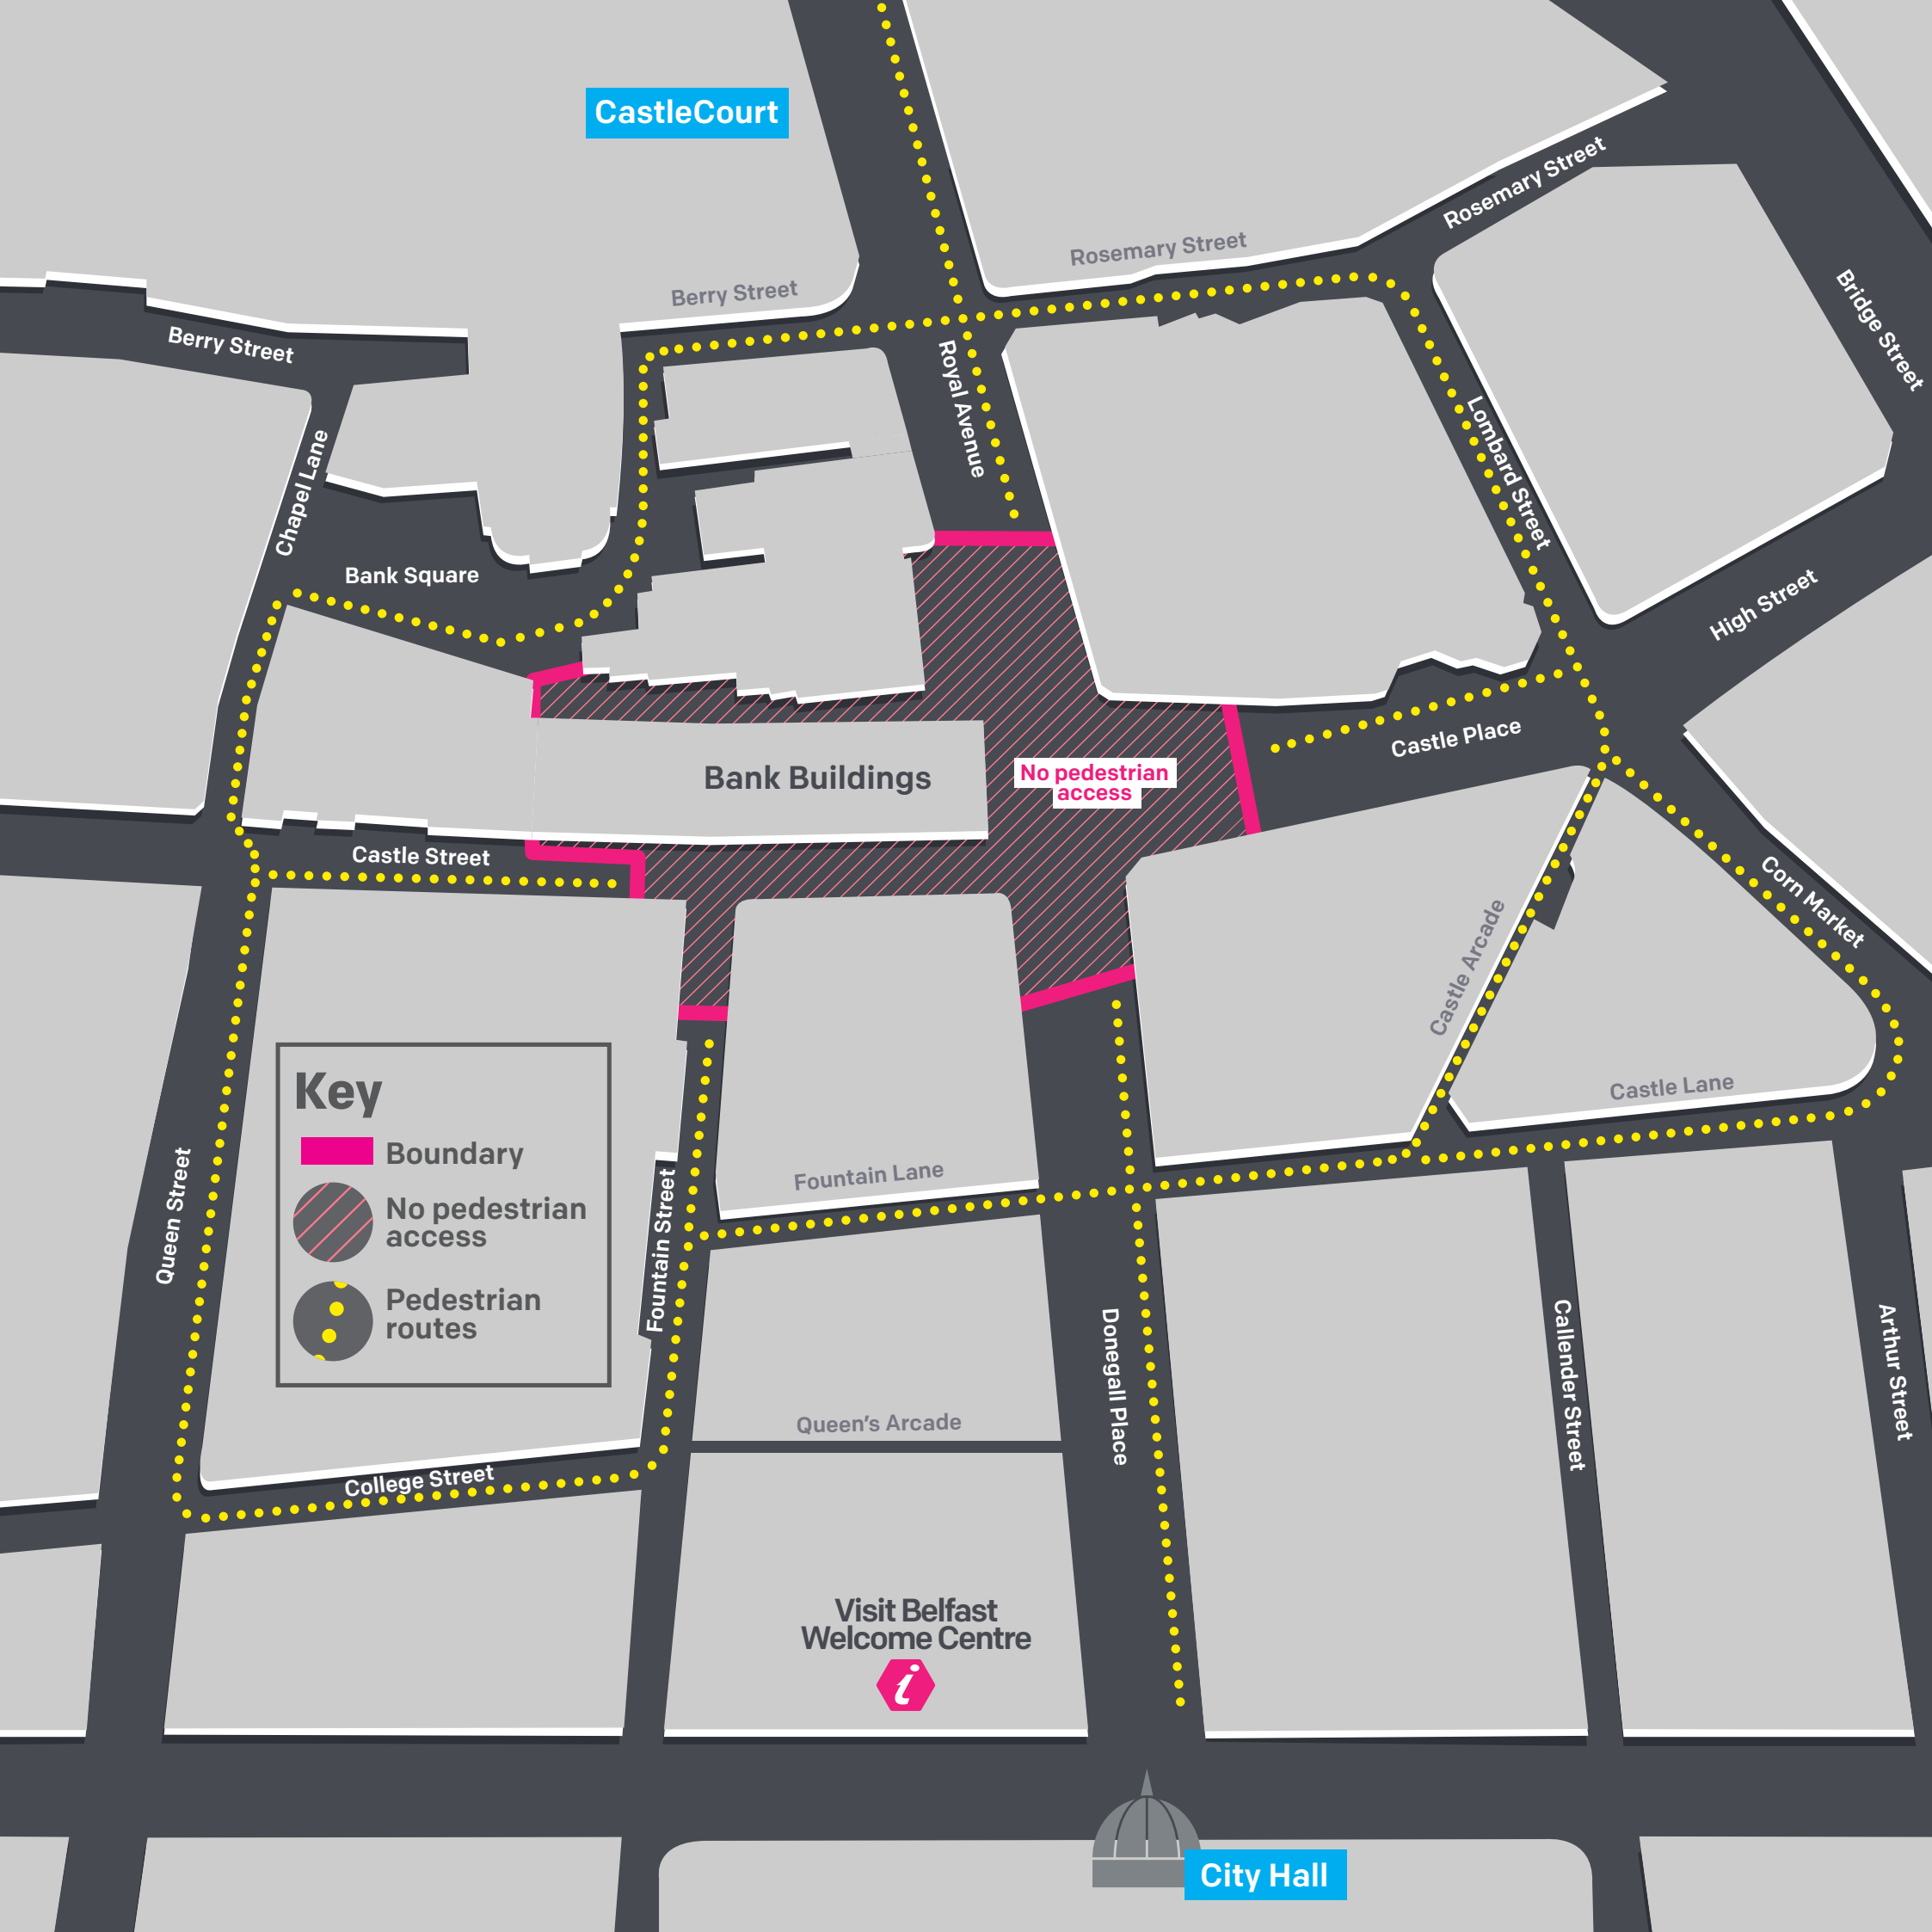

CastleCourt

Key

-  Boundary
-  No pedestrian access
-  Pedestrian routes

No pedestrian access

Visit Belfast
Welcome Centre

City Hall